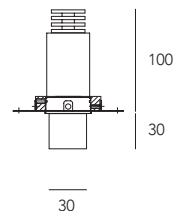

Semi-incasso con base a scomparsa totale per applicazioni nel controsoffitto in cartongesso. Estratto di 30mm. Emissione spot 26° con lente asferica in vetro.

Semi-recessed with trimless base for applications in plasterboard false ceilings. 30mm extract. Spot emission 26° with aspherical glass lens.

Torch T1

---

finiture corpo: nero, bianco.
finishing structure: black, white.

finiture anello: nero, bronzo.
finishing ring: black, bronze.

Oggetto miniaturizzato con qualità stilistiche e tecniche, la lente asferica in vetro garantisce un ottimo controllo del flusso luminoso riducendo la luminanza.

Le finiture nero e bronzo perfezionano l'offerta esclusiva.

Miniaturized object with stylistic and technical qualities, the aspherical glass lens guarantees excellent control of the luminous flux reducing luminance.

The black, white and bronze finishings perfect the exclusive offer.