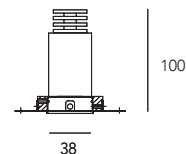

Incasso a scomparsa totale per una finitura perfetta con il controsoffitto.
Disponibile con flangia interna o esterna decorativa nei colori nero e bronzo.
Emissione spot 26° con lente asferica in vetro.

---

*Trimless recess downlight for a perfect finish with the false ceiling.
Available with internal or external decorative flange in black and bronze colors.
Spot emission 26° with aspherical glass lens.*

Torch T0

---

finiture corpo: nero, bianco.
finishing structure: black, white.

finiture anello: nero, bronzo.
finishing ring: black, bronze.

Oggetto miniaturizzato con qualità stilistiche e tecniche, la lente asferica in vetro garantisce un ottimo controllo del flusso luminoso riducendo la luminanza.

Le finiture nero e bronzo perfezionano l'offerta esclusiva.

Miniaturized object with stylistic and technical qualities, the aspherical glass lens guarantees excellent control of the luminous flux reducing luminance.

The black, white and bronze finishings perfect the exclusive offer.