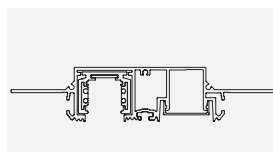

Tiny progettato per l'installazione sul binario track design 48v. Dotato di innesto meccanico, l'installazione è possibile in modo semplice e sicuro senza l'ausilio di alcun utensile.

Tiny is designed for installation on the 48v lighting track design. Equipped with mechanic coupling, installation is possible in a simple and safe way without the use of any tool.

Tiny - Tiny out

finiture: bianco, nero.
finishing: white, black.

LENS 30° - 40° - 60°

Proiettore LED 8,3w 250 mA 979 Lm CRI>90, disponibile con lente 30° - 40° - 60°, elettronica step-down 48v - orientabile 360° - 80°, alimentatore on/off o DALI

LED projector 8,3w 250 mA 979 Lm CRI> 90, available with lens 30° - 40° - 60°, electronic step-down 48v - adjustable 360° - 80°, on / off or DALI power supply

Technical info: pag. 384

ME_448

Compatibilità | Compatibility