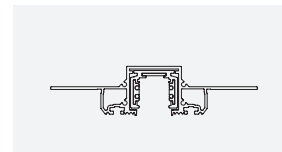

Tiny progettato per l'installazione sul binario track design 48v. Dotato di innesto meccanico, l'installazione è possibile in modo semplice e sicuro senza l'ausilio di alcun utensile.

Tiny is designed for installation on the 48v lighting track design. Equipped with mechanic coupling, installation is possible in a simple and safe way without the use of any tool.

Tiny - Tiny out

finiture: bianco, nero.
finishing: white, black.

LENS 30° - 40° - 60°

Proiettore LED 8,3w 250 mA 979 Lm CRI>90, disponibile con lente 30° - 40° - 60°, elettronica step-down 48v - orientabile 360° - 80°, alimentatore on/off o DALI

LED projector 8,3w 250 mA 979 Lm CRI> 90, available with lens 30° - 40° - 60°, electronic step-down 48v - adjustable 360° - 80°, on / off or DALI power supply

Technical info: pag. 384

ME_248

Compatibilità | Compatibility