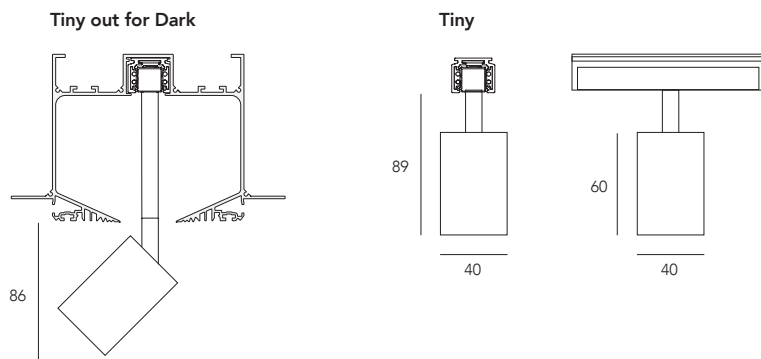

Tiny progettato per l'installazione sul binario track design 48v. Dotato di innesto meccanico, l'installazione è possibile in modo semplice e sicuro senza l'ausilio di alcun utensile.

Tiny is designed for installation on the 48v lighting track design. Equipped with mechanic coupling, installation is possible in a simple and safe way without the use of any tool.

Tiny - Tiny out

finiture: bianco, nero.
finishing: white, black.

LENS 30° - 40° - 60°

Proiettore LED 8,3w 250 mA 979 Lm CRI>90, disponibile con lente 30° - 40° - 60°, elettronica step-down 48v - orientabile 360° - 80°, alimentatore on/off o DALI

LED projector 8,3w 250 mA 979 Lm CRI> 90, available with lens 30° - 40° - 60°, electronic step-down 48v - adjustable 360° - 80°, on / off or DALI power supply

Technical info: pag. 384