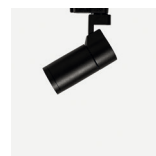

Maximum installation flexibility on three-phase lighting track, suitable for environments such as art galleries, shops, museums.

Mini Racy

finiture: nero - bianco
finishing: black - white

Mini Racy Proiettore completo di LED COB, driver incluso, grado di emissione 6°, 12°, 24°, 36°, 60°. Fusione di alluminio, verniciato a polveri bianco oppure nero, inclinabile da 0° a 90°, orientabile a 360°.

Mini Racy Projector complete with COB LED, driver included, degree of emission 6°, 12°, 24°, 36°, 60°. Cast aluminum, powder coated white or black tiltable from 0° to 90°, adjustable 360.

Black

White