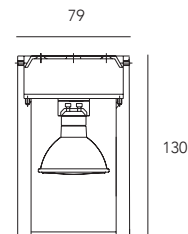

Apparecchio per esterni IP54 realizzato in alluminio tornito verniciato a polveri epossidiche di colore bianco o grigio, montaggio a plafone.

Outdoor fixture IP54 made of turned aluminum with epoxy powder coating in white or grey color, surface mounting.

Mat IP 54

finiture: bianco, grigio argento.
finishing: white, silvery grey.

Questo semplice volume si integra perfettamente nell'ambiente esterno grazie al design minimalista con effetti molto marcati che rendono la luce protagonista.

This simple volume integrates perfectly into the external environment thanks to the minimalist design with very marked effects that make light the protagonist.